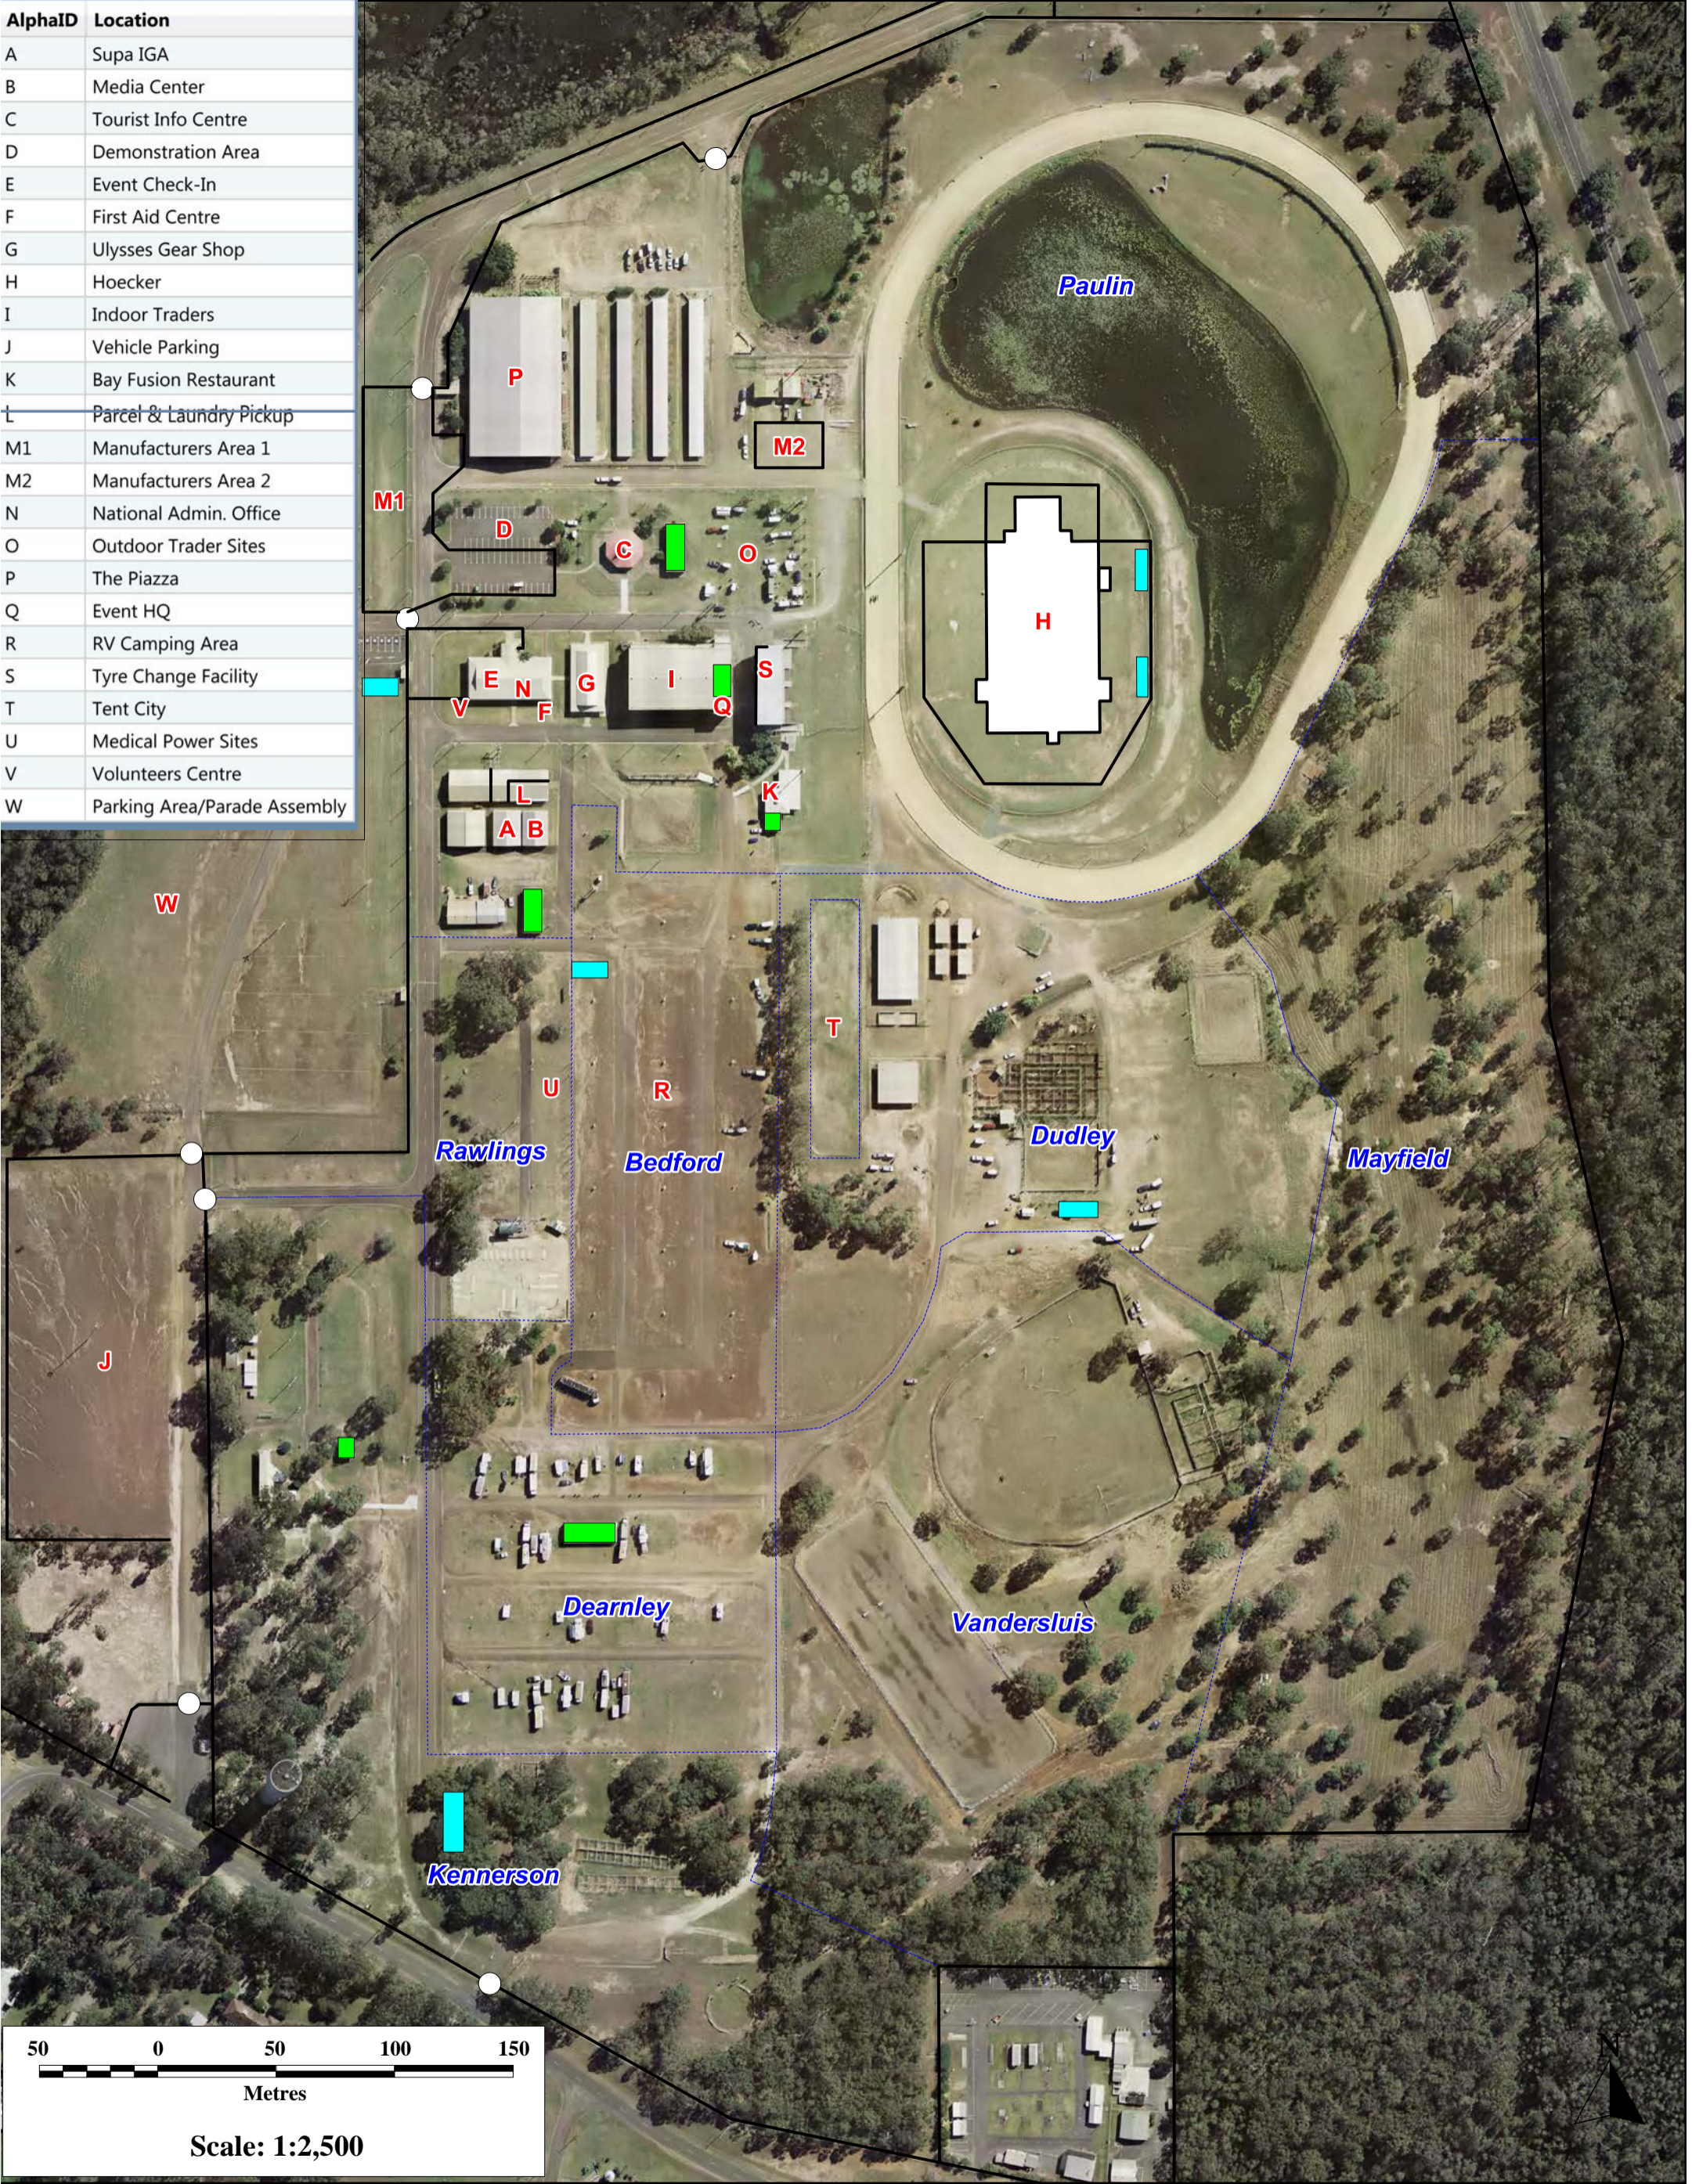

AlphaID	Location
A	Supa IGA
B	Media Center
C	Tourist Info Centre
D	Demonstration Area
E	Event Check-In
F	First Aid Centre
G	Ulysses Gear Shop
H	Hoecker
I	Indoor Traders
J	Vehicle Parking
K	Bay Fusion Restaurant
L	Parcel & Laundry Pickup
M1	Manufacturers Area 1
M2	Manufacturers Area 2
N	National Admin. Office
O	Outdoor Trader Sites
P	The Piazza
Q	Event HQ
R	RV Camping Area
S	Tyre Change Facility
T	Tent City
U	Medical Power Sites
V	Volunteers Centre
W	Parking Area/Parade Assembly

Paulin - Traders, Admin. & Hoecker Area  
 Bedford - RV Area  
 Rawlings - Medical Power Camping Area  
 All Other Suburbs - Motorcycle Only Camping Area

- Permanent Ablution Blocks
- Temporary Ablution Blocks
- Gate
- Fence

## Maryborough Showgrounds

Last Updated: 24/01/2013