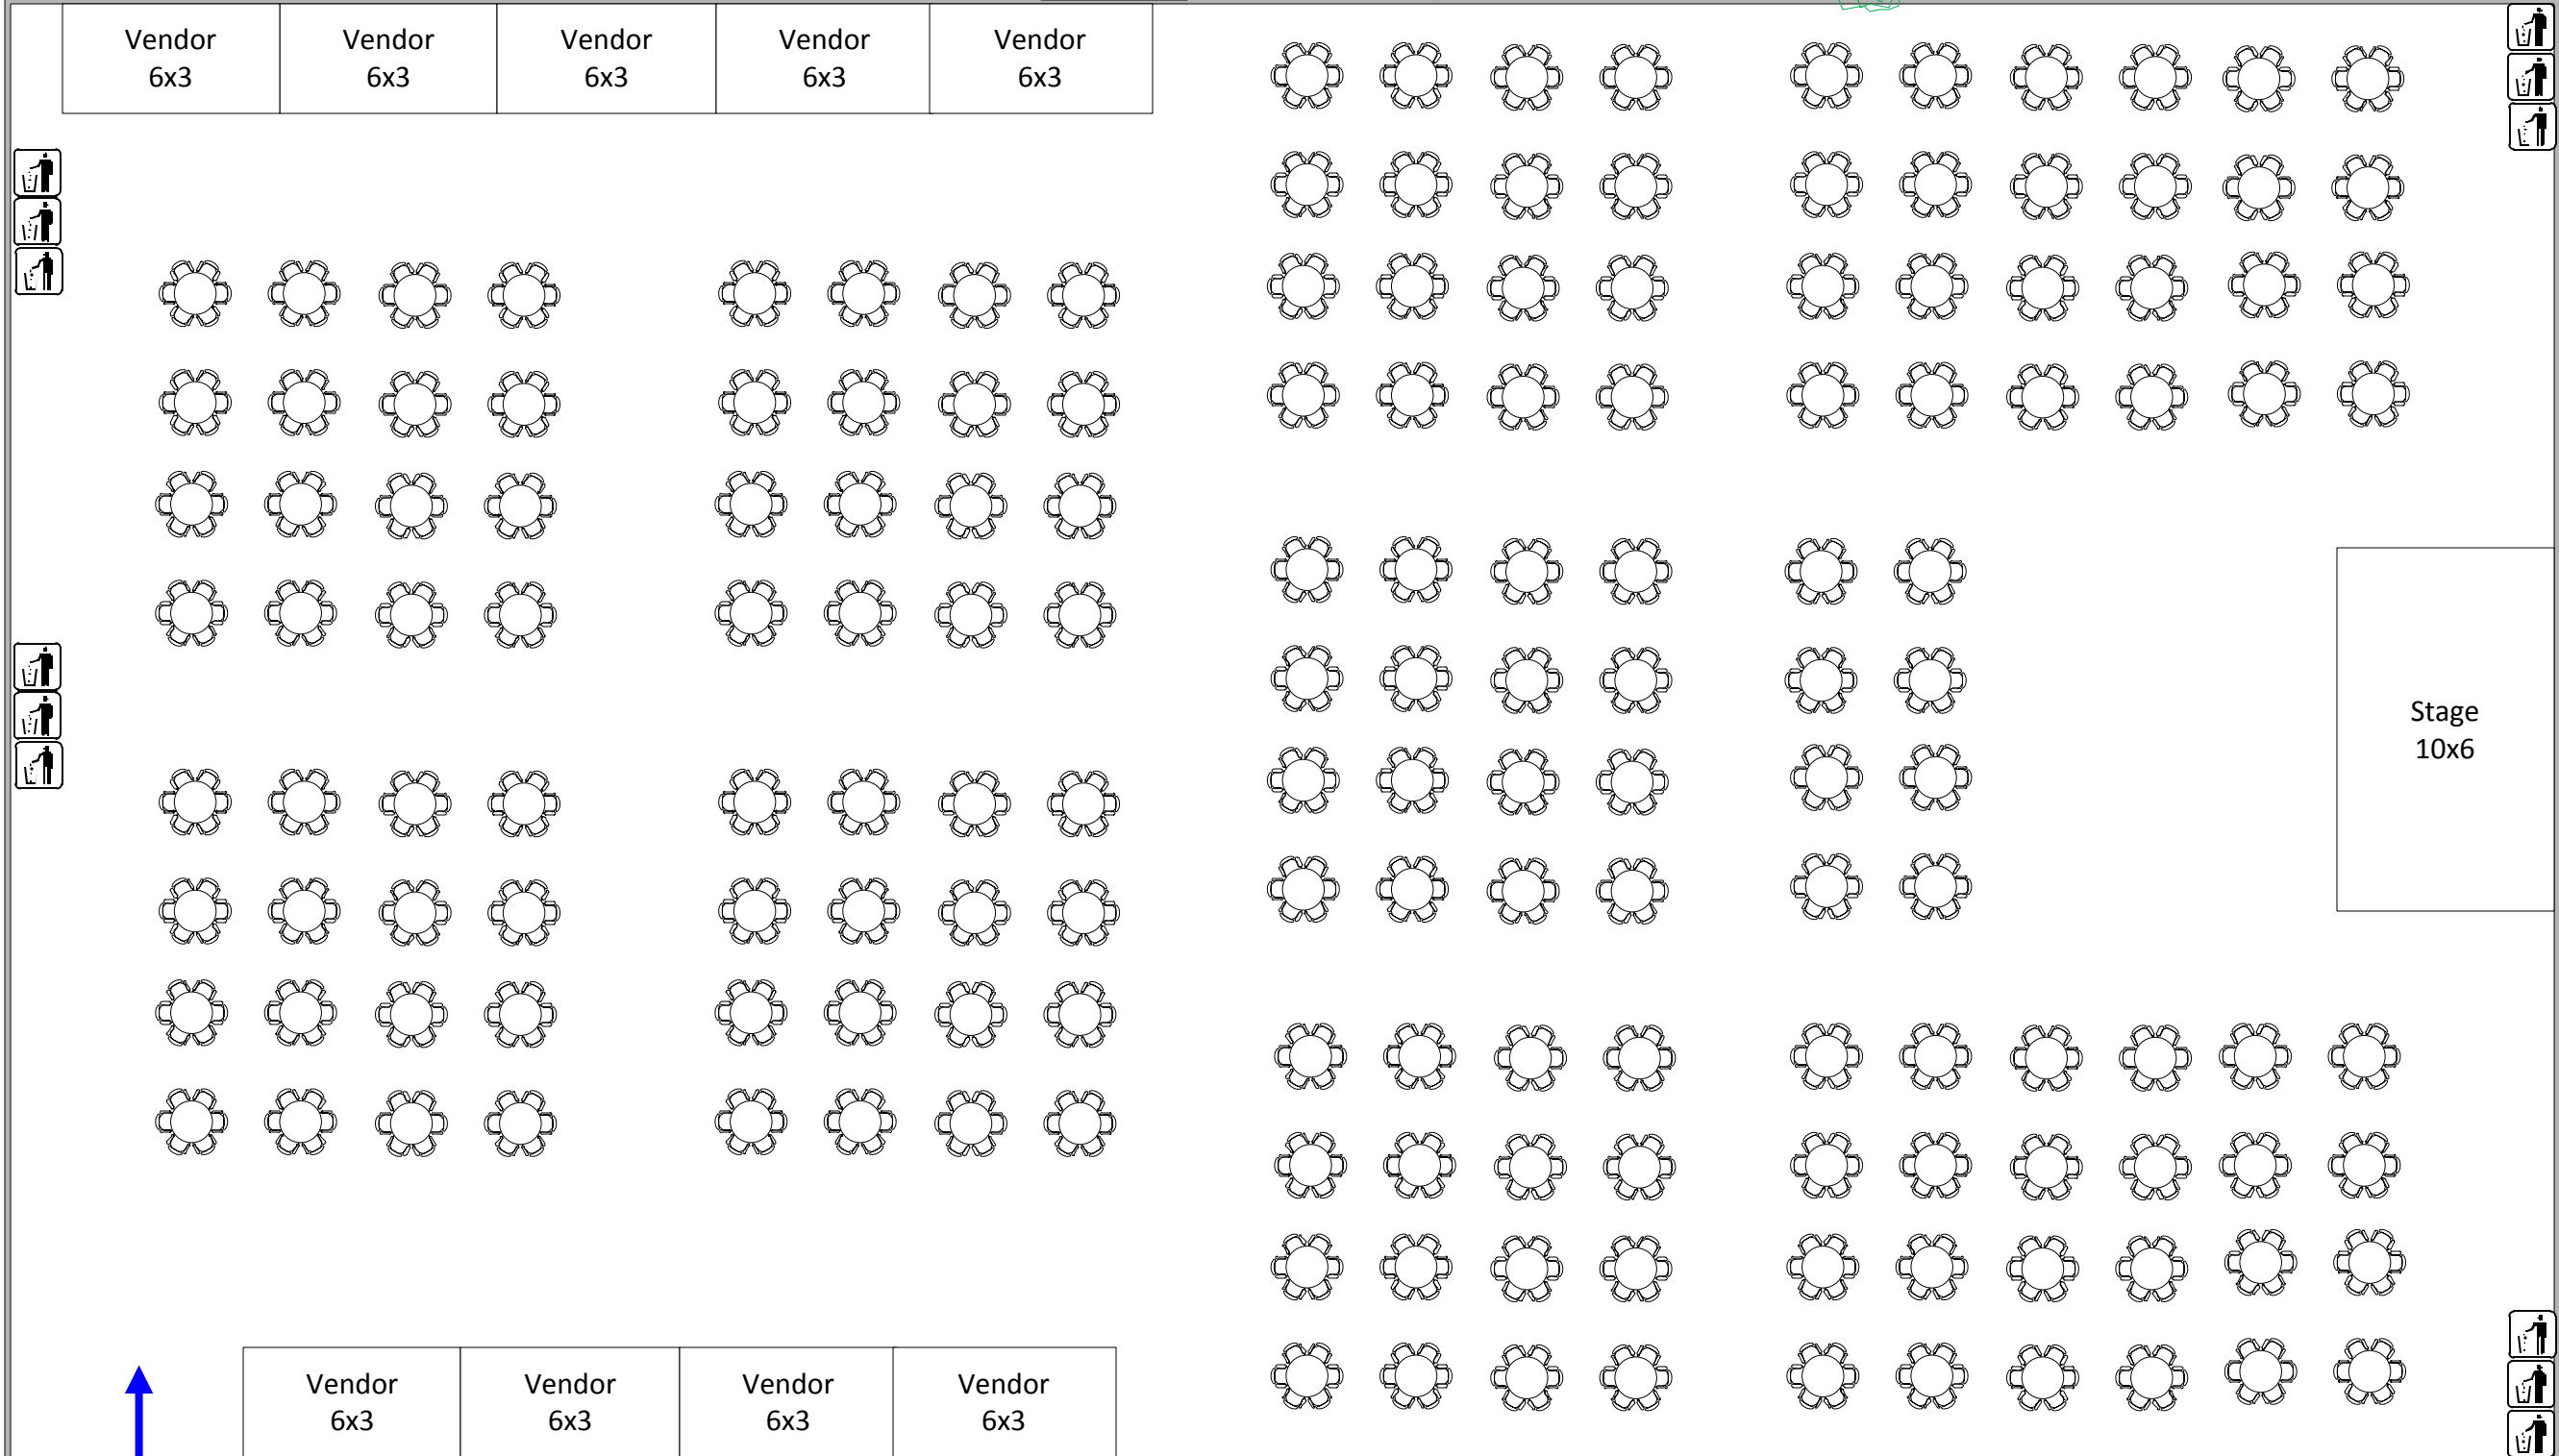

**Proposed Layout
Piazza - (70 x 40 metres)**

Gatehouse

ENTRANCE